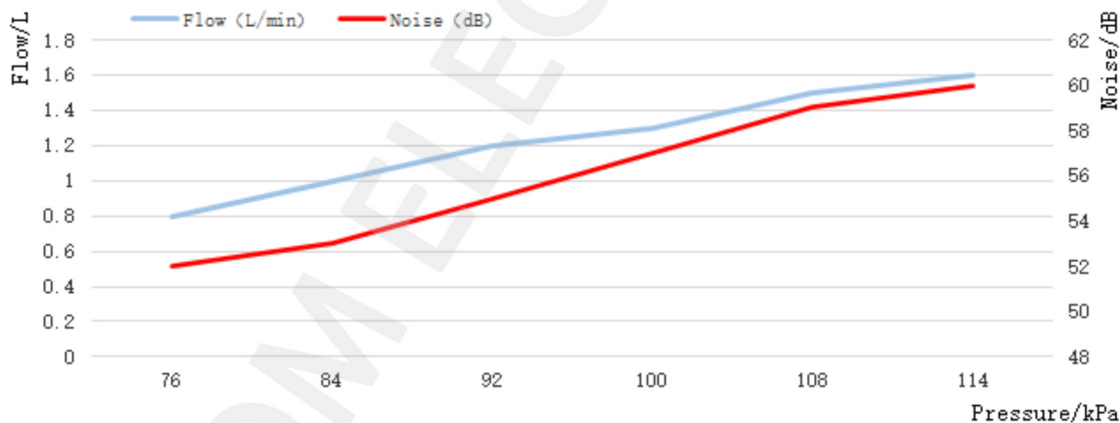

型号 Model: SC2201XPM

旧版型号: SC1804PM

Purpose

Wireless vacuum cleaner etc

产品尺寸 Dimension:

特性曲线 Characteristic curve:

测试数据: 以6.0V为结果, 更多参数咨询业务
Test data: 6.0V as the result, more parameter consulting business

特性曲线图 Characteristic curve: 流量和噪音变化

产品性能 Characteristic:

Specification 产品规格				
额定电压 Rated voltage	DC3.0V	DC6.0V	DC12V	DC24V
额定电流 Rated current	<500mA	<400mA	<300mA	<200mA
气流量 Air flow	≥1L/min			
正压 Positive pressure	≥80kPa			
负压 Negative pressure	≤-55kpa			
噪音 Noise	<65dB (30 cm away)			
使用流体 Froth	Air			
寿命试验 Life test	On 3min, off 1min, over 4000 cycles			
使用环境 Environment	0~50 °C, 75% RH			